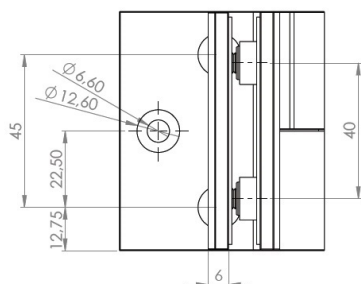

PRODUCT SHEET

Description:

Shower Hinge "Jaro" Up/Down, Black Finish, 90DG, Right, Wall/ Glass, 6-8mm Glass Thickness, \varnothing 14mm Drilling, All Brass, Material, Self closing from 45 DG, Hold Stop at 0 & 90 DG

Item number:

15.23.110-4

Units	Box	Carton	HS Code	Barcode
Pcs.	1	20	8302100090	
				5704866509435

SISO A/S

Mileparken 11
DK-2740 Skovlunde
Denmark
VAT: DK 24786013

Phone +45 45 830 900

www.siso.dk
siso@siso.dk