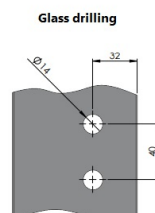

PRODUCT SHEET

Description:

Shower Hinge "Jaro" Up/Down, Black Finish, 90DG, Right, Wall/ Glass, 6-8mm Glass Thickness, $\varnothing$ 14mm Drilling, All Brass, Material, Self closing from 45 DG, Hold Stop at 0 & 90 DG

Item number:

15.23.110-4

Units	Box	Carton	HS Code	Barcode
Pcs.	1	20	8302100090	
				5704866509435

SISO A/S

Mileparken 11
DK-2740 Skovlunde
Denmark
VAT: DK 24786013

Phone +45 45 830 900

www.siso.dk
siso@siso.dk

Danske Bank
Nytorv Branch
Copenhagen
SWIFT: DABADKKK

Account no.
4180 3112 112936
IBAN Account
DK7230003112112936