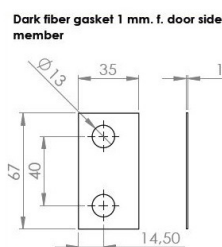

PRODUCT SHEET

Description:

Shower Hinge "Jaro" Up/Down, Black Finish, 90DG, Right, Wall/ Glass, 6-8mm Glass Thickness, $\varnothing$ 14mm Drilling, All Brass, Material, Self closing from 45 DG, Hold Stop at 0 & 90 DG

Item number:

15.23.110-4

Units	Box	Carton	HS Code	Barcode
Pcs.	1	20	8302100090	
				5704866509435

SISO A/S

Mileparken 11
DK-2740 Skovlunde
Denmark
VAT: DK 24786013

Phone +45 45 830 900

www.siso.dk
siso@siso.dk

Danske Bank
Nytorv Branch
Copenhagen
SWIFT: DABADKKK

Account no.
4180 3112 112936
IBAN Account
DK7230003112112936