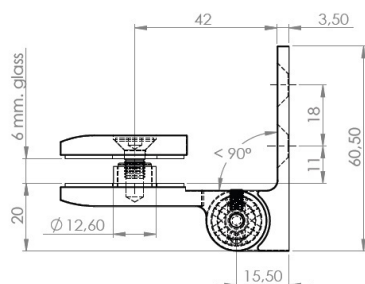

PRODUCT SHEET

Description:

Shower Hinge "Jaro" Up/Down, Black Finish, 90DG, Right, Wall/ Glass, 6-8mm Glass Thickness, \varnothing 14mm Drilling, All Brass, Material, Self closing from 45 DG, Hold Stop at 0 & 90 DG

Item number:

15.23.110-4

Units	Box	Carton	HS Code	Barcode
Pcs.	1	20	8302100090	
				5704866509435

SISO A/S

Mileparken 11
DK-2740 Skovlunde
Denmark
VAT: DK 24786013

Phone +45 45 830 900

www.siso.dk
siso@siso.dk