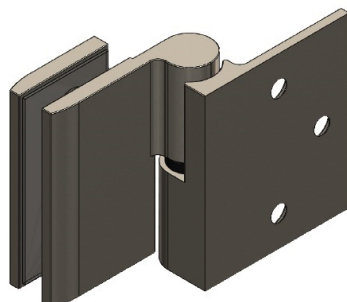

PRODUCT SHEET

Description:

Shower Hinge "Jaro" Up/Down, Black Finish, 90DG, Right, Wall/ Glass, 6-8mm Glass Thickness, $\varnothing$ 14mm Drilling, All Brass, Material, Self closing from 45 DG, Hold Stop at 0 & 90 DG

Item number:

15.23.110-4

Units	Box	Carton	HS Code	Barcode
Pcs.	1	20	8302100090	
				5704866509435

SISO A/S

Mileparken 11
DK-2740 Skovlunde
Denmark
VAT: DK 24786013

Phone +45 45 830 900

www.siso.dk
siso@siso.dk

Danske Bank
Nytorv Branch
Copenhagen
SWIFT: DABADKKK

Account no.
4180 3112 112936
IBAN Account
DK7230003112112936