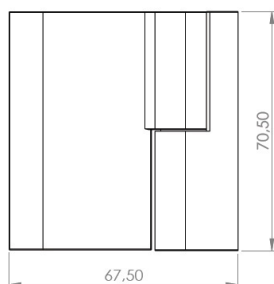

PRODUCT SHEET

Description:

Shower Hinge "Jaro" Up/Down, Black Finish, 90DG, Right, Wall/ Glass, 6-8mm Glass Thickness, \varnothing 14mm Drilling, All Brass, Material, Self closing from 45 DG, Hold Stop at 0 & 90 DG

Item number:

15.23.110-4

Units	Box	Carton	HS Code	Barcode
Pcs.	1	20	8302100090	
				5704866509435

SISO A/S

Mileparken 11
DK-2740 Skovlunde
Denmark
VAT: DK 24786013

Phone +45 45 830 900

www.siso.dk
siso@siso.dk